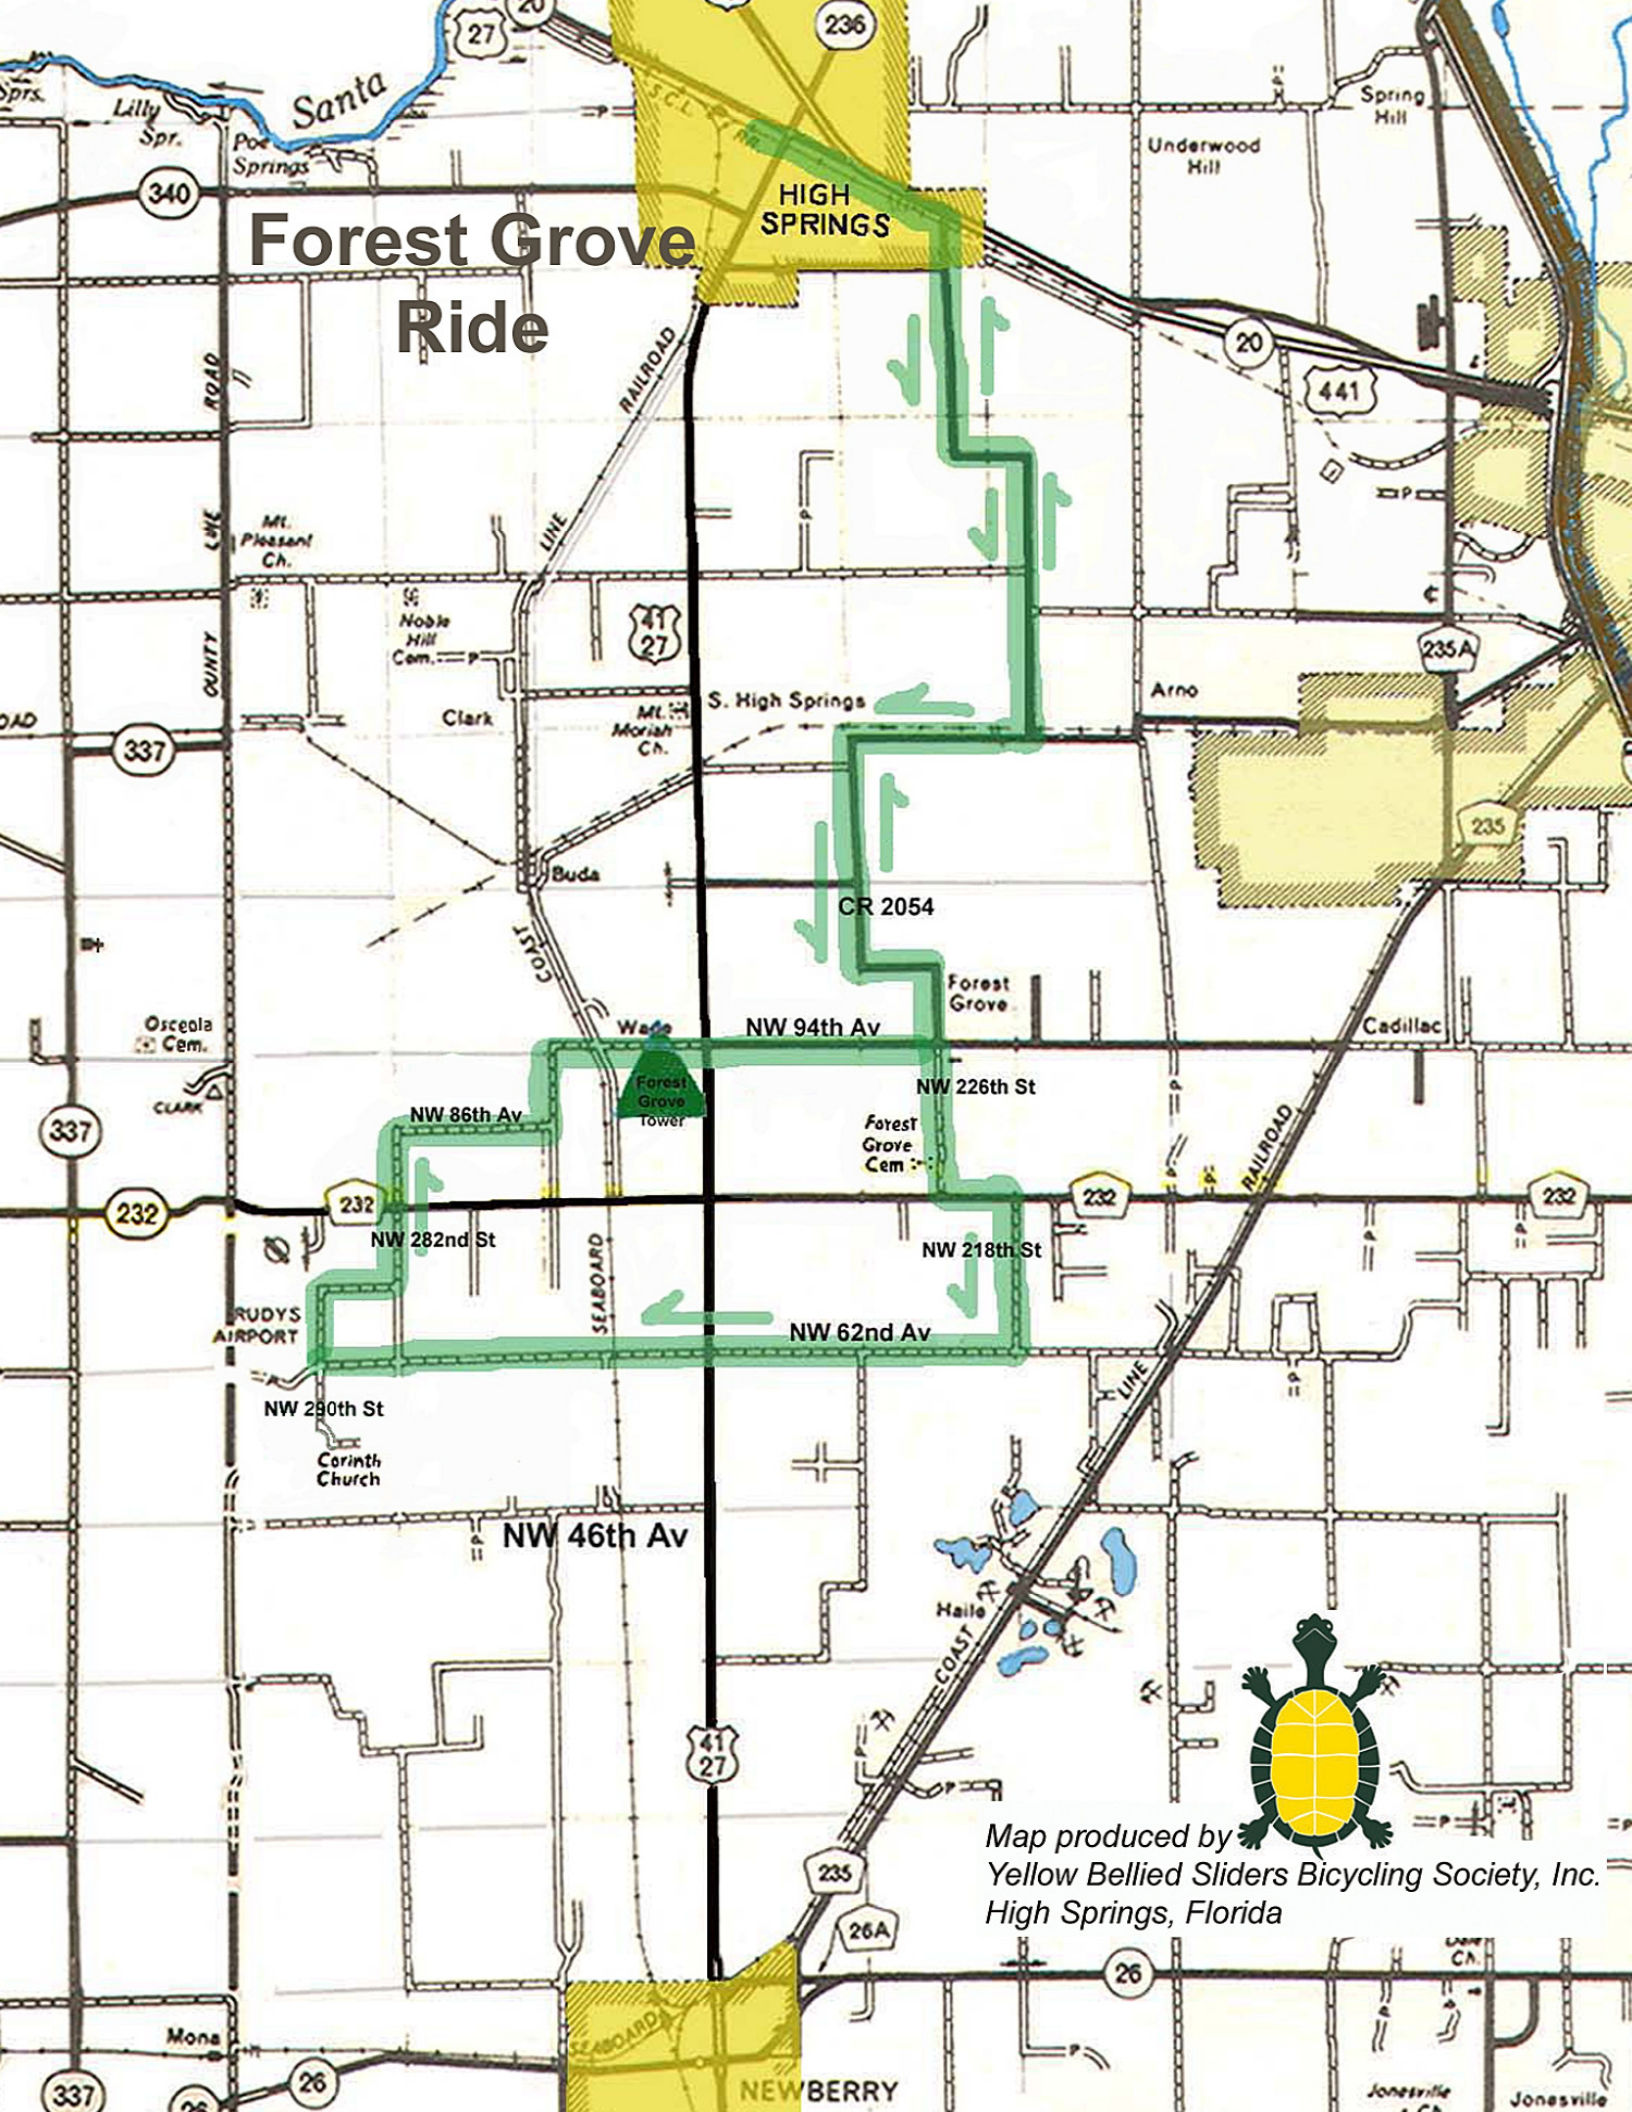

# Forest Grove Ride

Map produced by  
Yellow Bellied Sliders Bicycling Society, Inc.  
High Springs, Florida